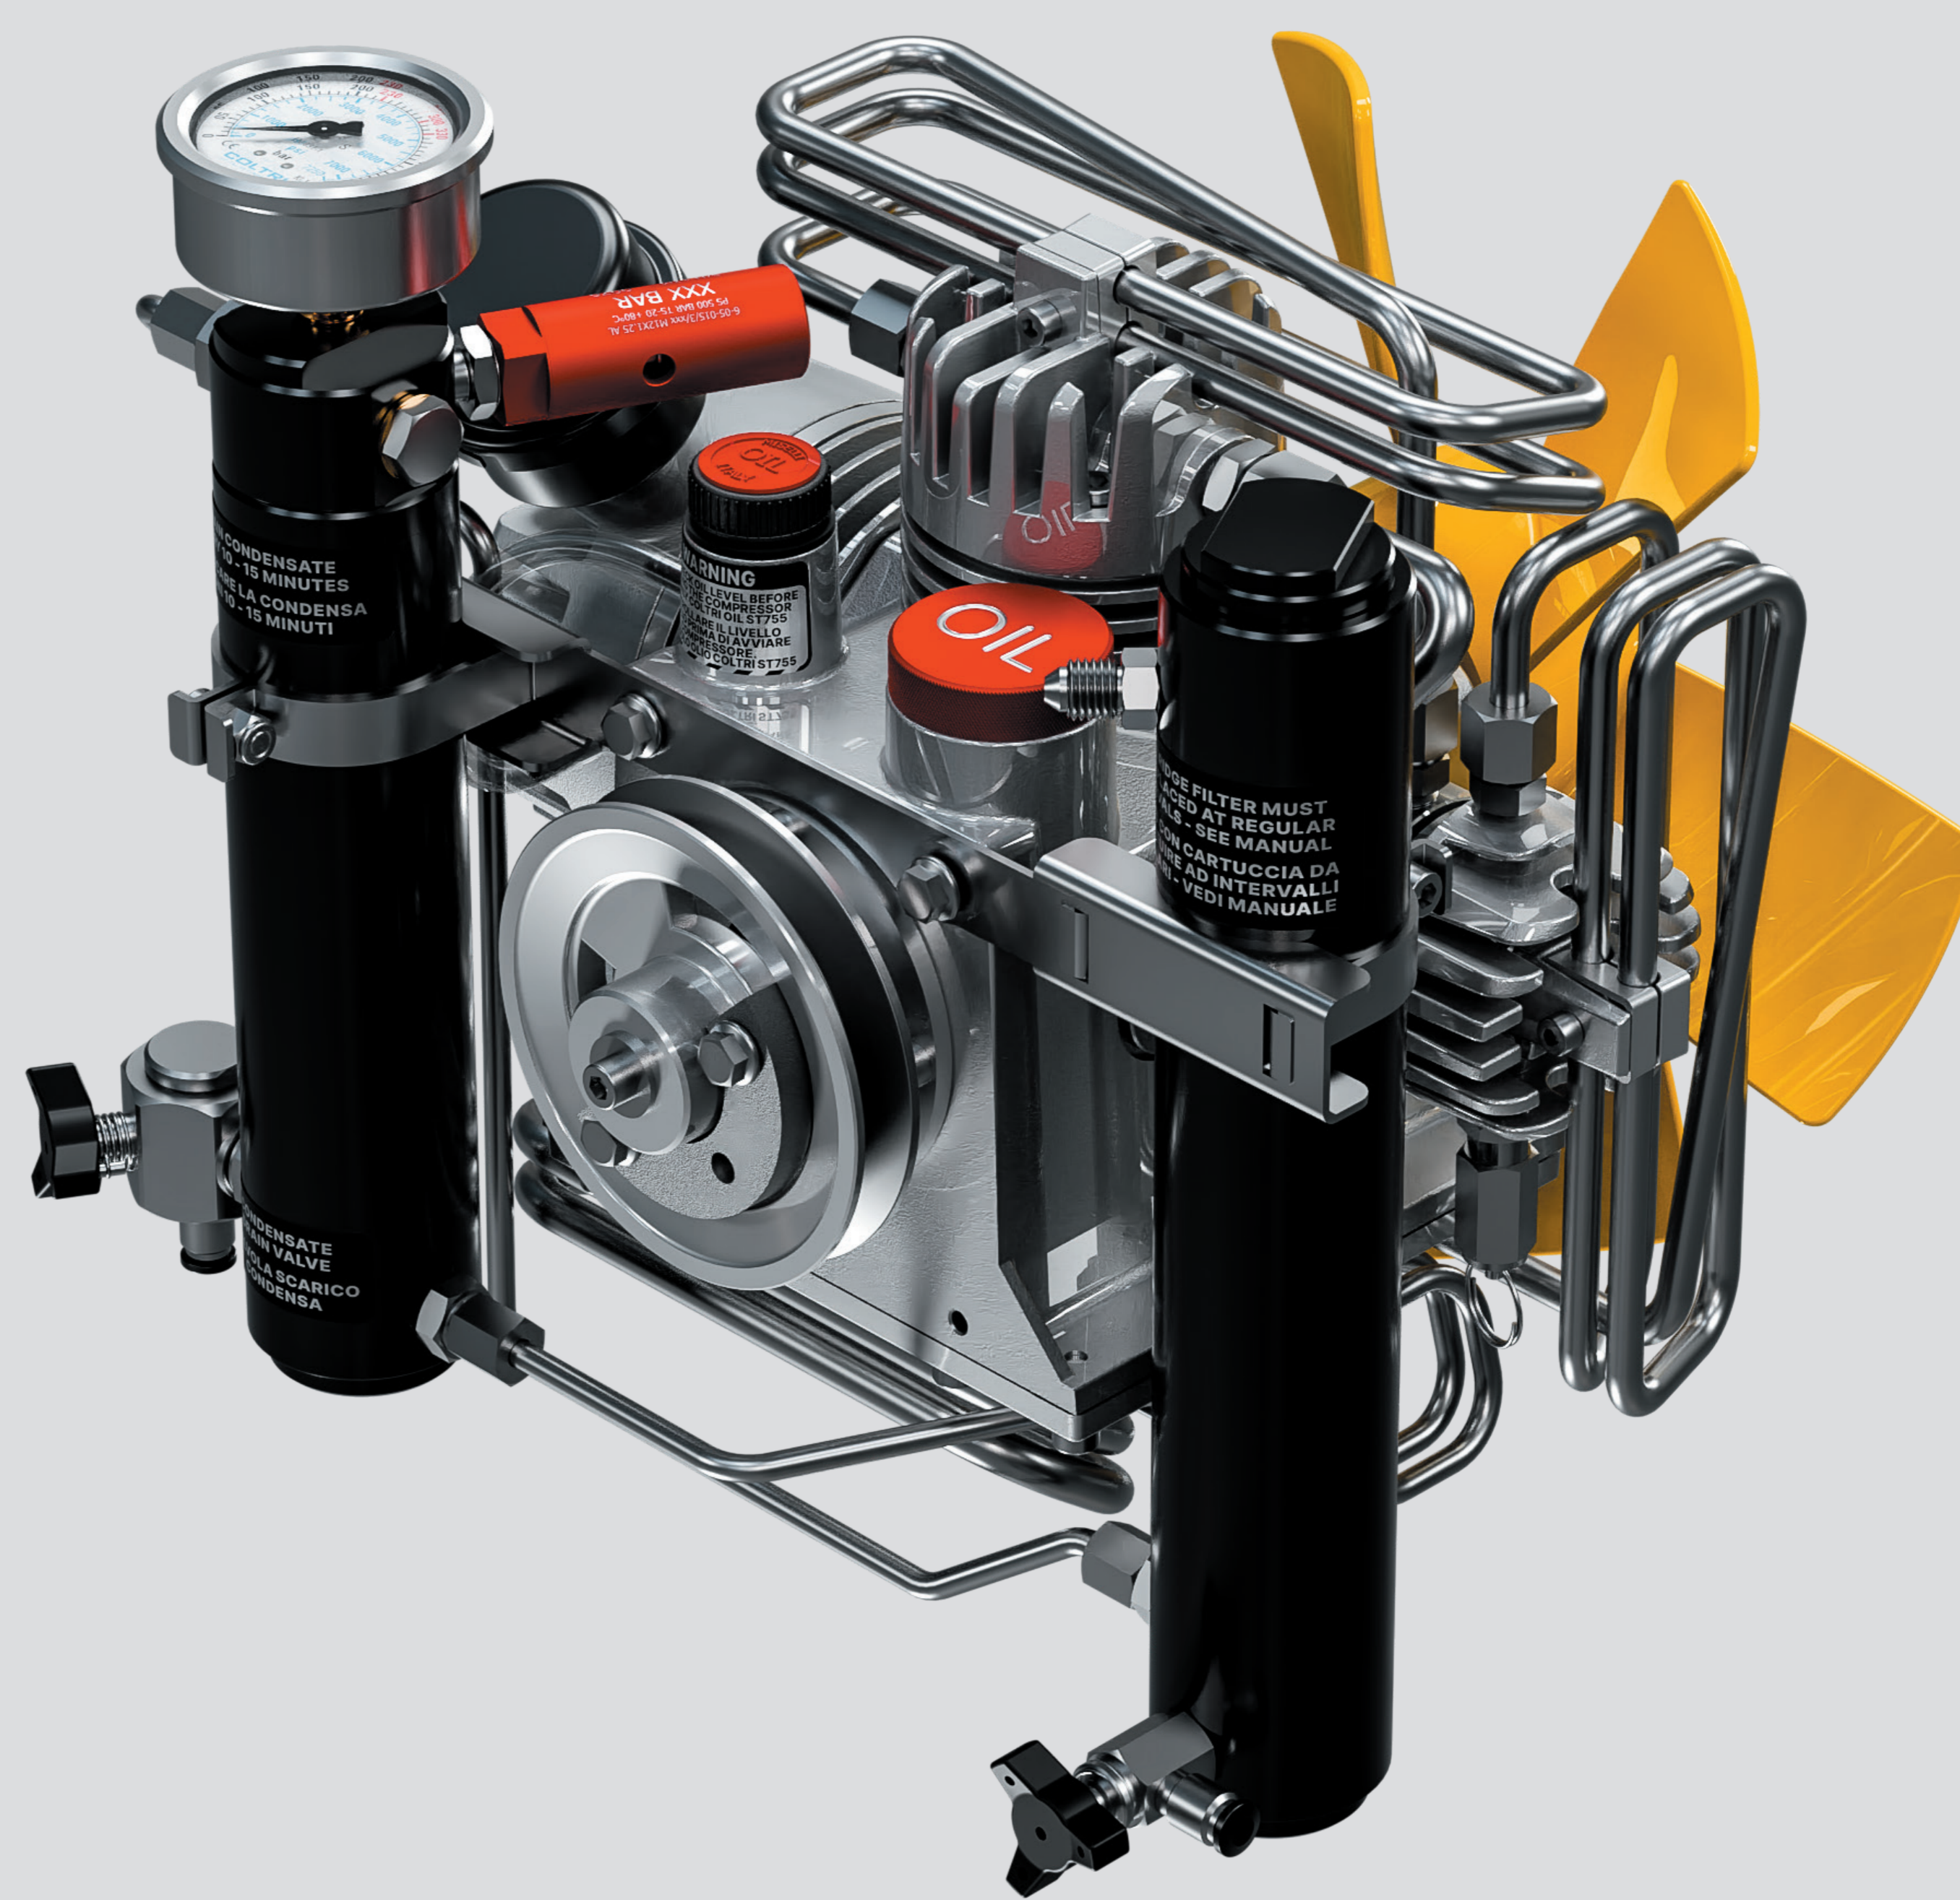

COLTRI®

THE ITALIAN COMPRESSOR

Portables line

MCH 6 made history, ICON look to the future

Lightweight and practical
Electric or petrol engine

Weight

38 kg

84 lbs

Icon LSE 100 EM

Max pressure

330 bar

4800 psi

Charging rate

100 l/min

3.5 cfm

Icon 100 SH